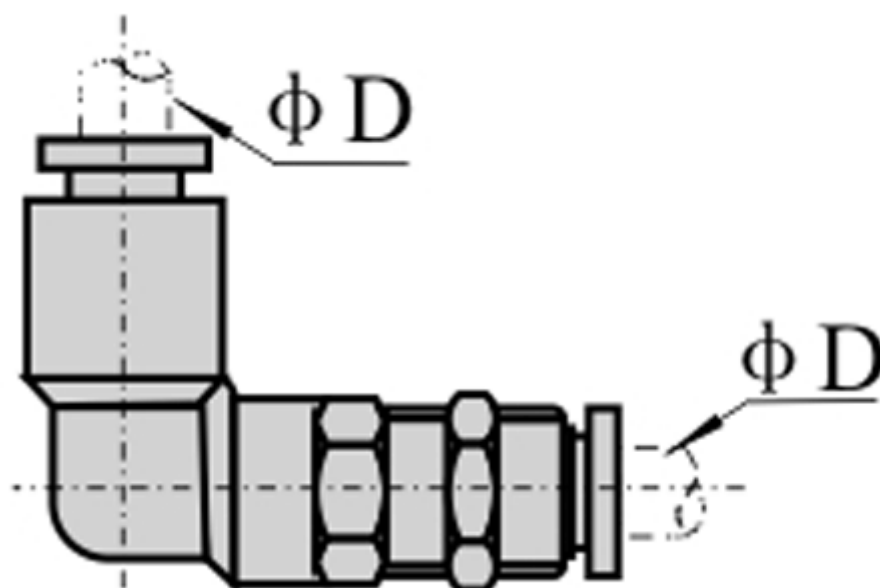

Article number: 58EPLM14

Description: Fitting EPLM14

Bulkhead connector, tube diameter 14

Measures

D = 14